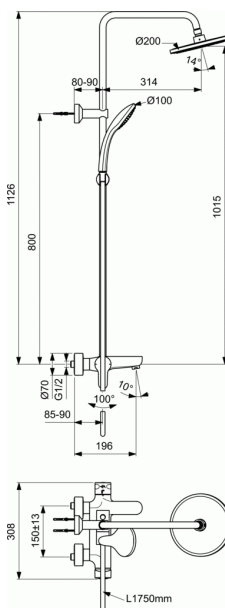

CERAFINE O

Single lever exposed bath & shower system with integrated diverter

Single lever exposed bath & shower system with integrated diverter

Single lever exposed bath & shower system with integrated diverter

Casted bath/shower body

38 mm ceramic cartridge FirmaFlow® with hot water limiter

Connection with hidden nuts

S-connectors with noise reducers

Metal handle with red and blue indicator

Non return valve

3-way 40 mm ceramic manual diverter integrated in the body, 360° rotation

Plastic shower head, size 200 mm diameter, 9,6 l/min flow limiter

1 functional hand shower 100 mm diameter, 8 l/min flow limiter

1750 mm shower hose

Total height 1126 mm

Finish:

- chrome (AA)

- technology powder coating (XG)

Comply with EN817

FINISHES*

AA

XG

* AA = Chrome, XG = Silk Black (Matt Black)

KEY FEATURES & BENEFITS